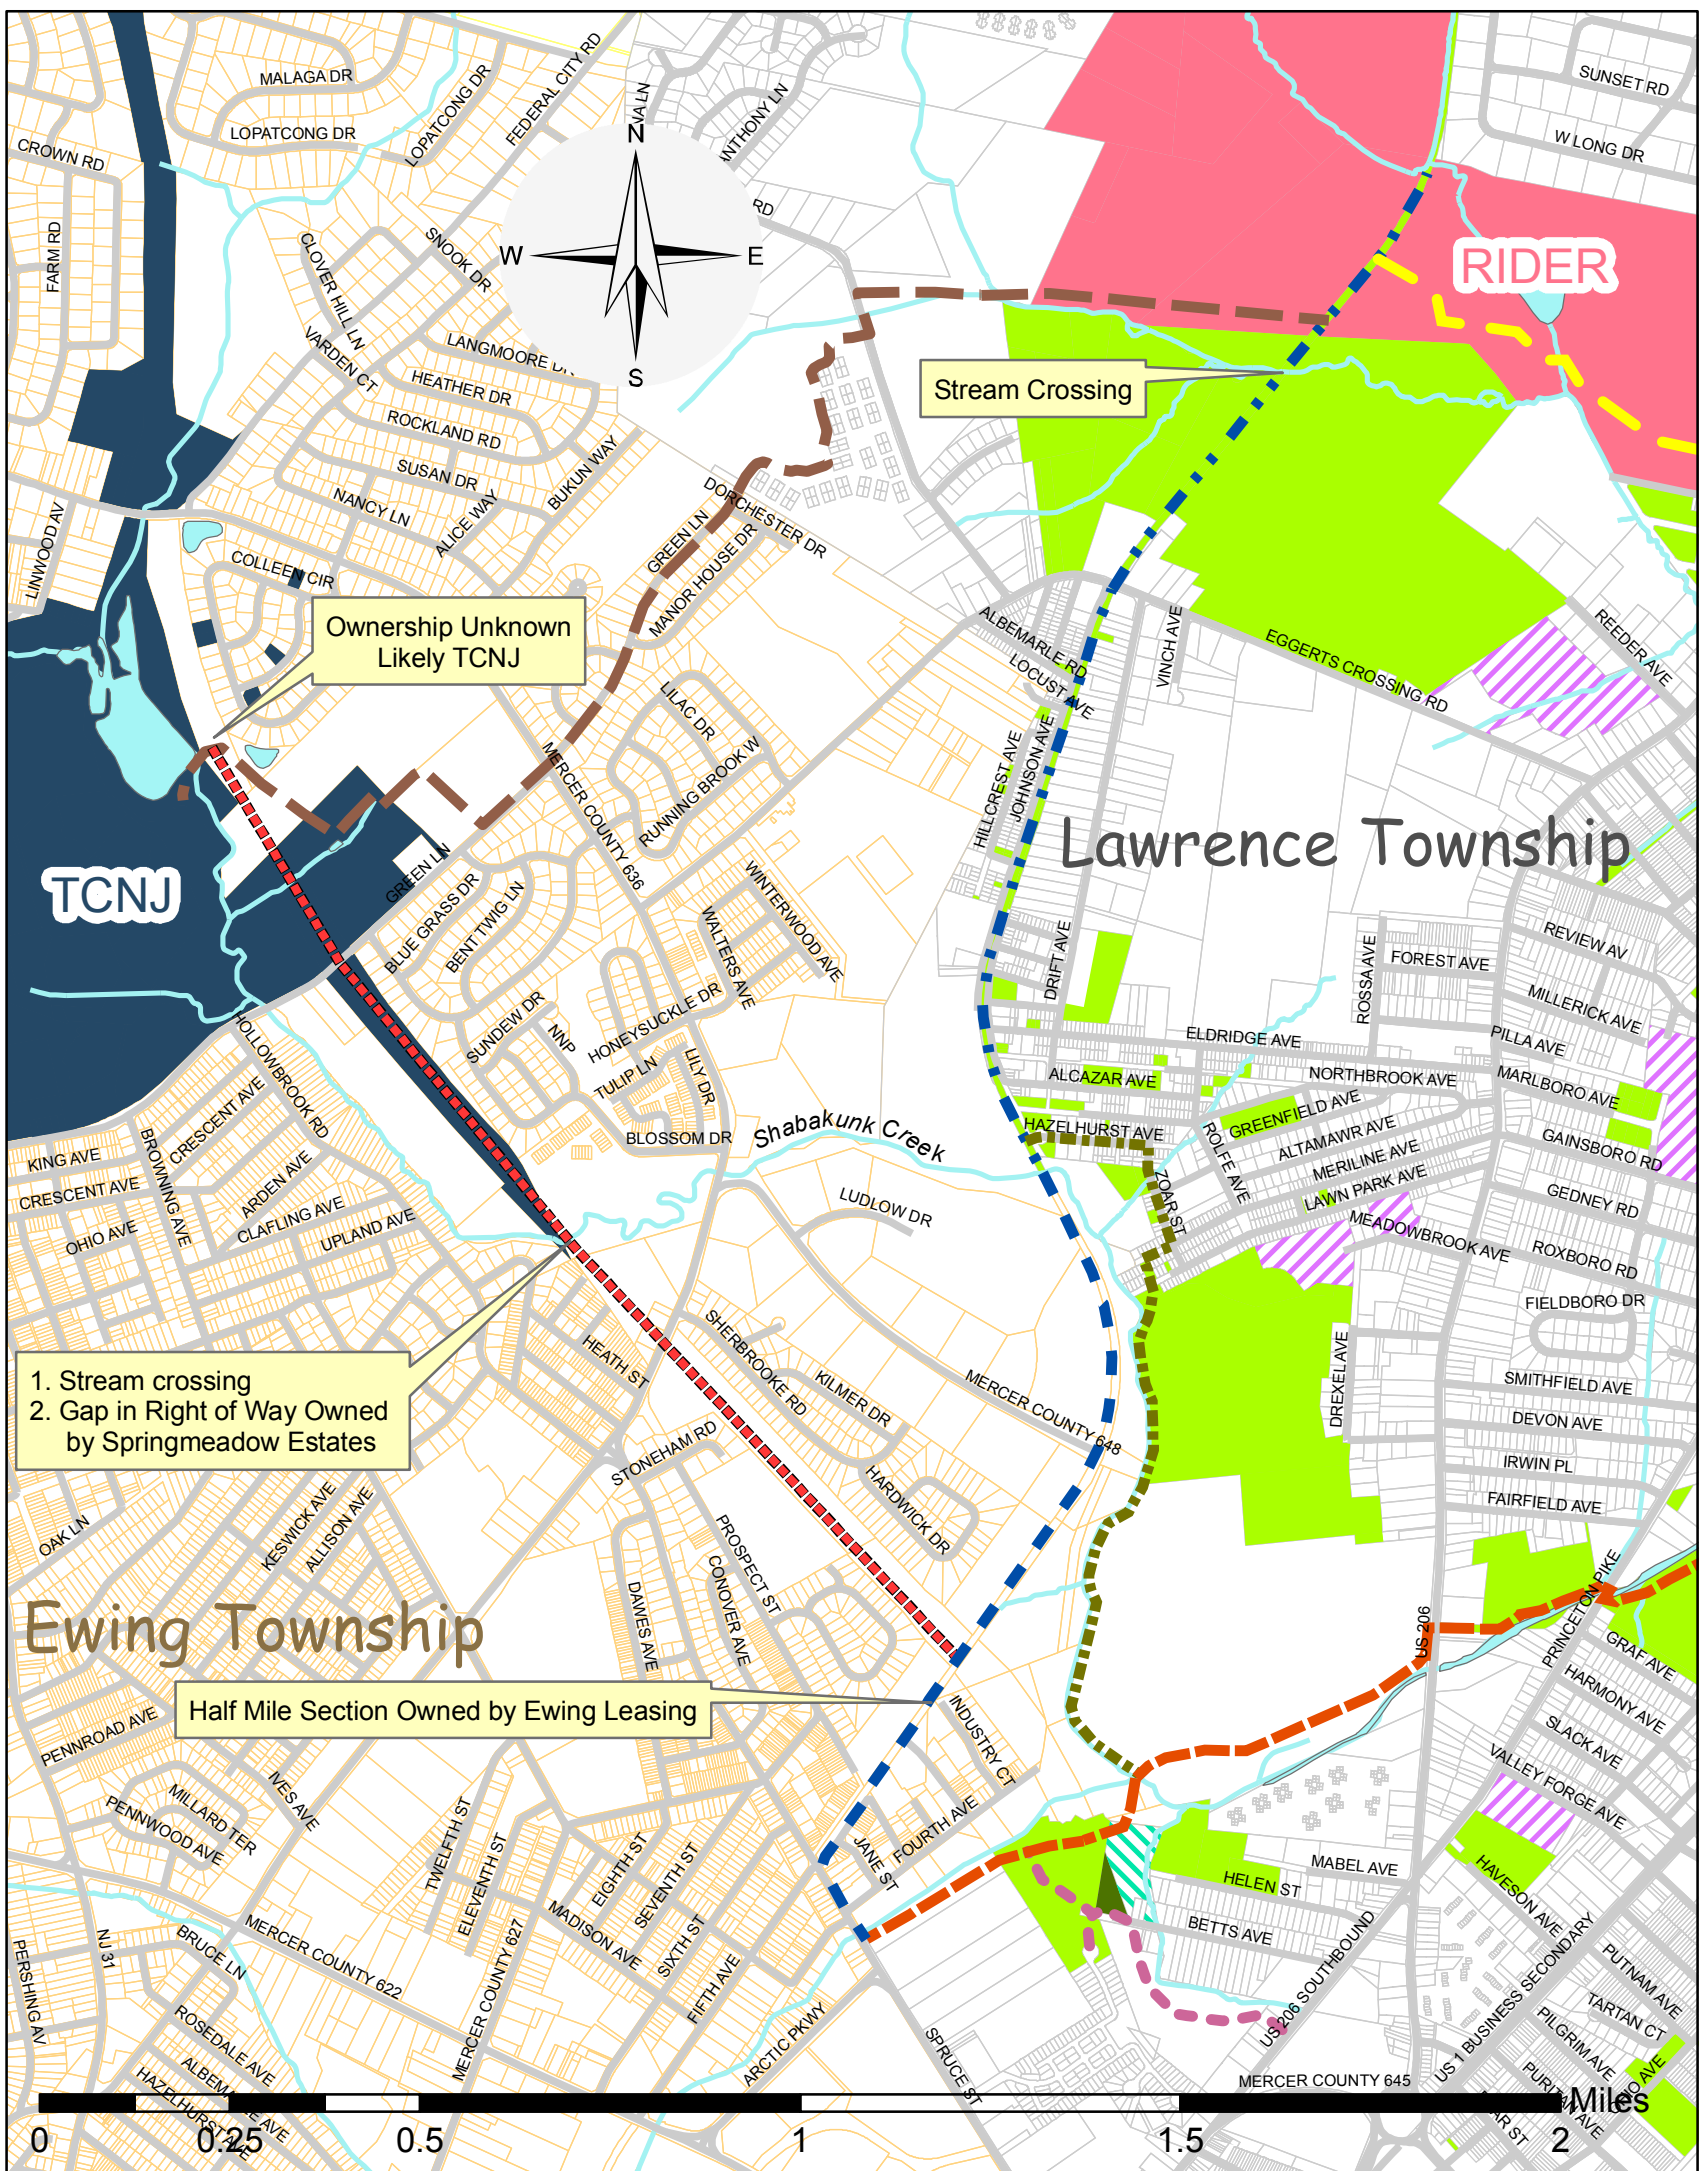

Ewing Lawrence Greenway

Transverse Mercator Projection using the North American Datum of 1983

Ewing - Lawrence Trail System

Trails	Lawrence Township
College of New Jersey-Rider University Trail	State of NJ (Lawrence)
Trolley Line (Ewing)	Police Athletic League
Trolley Line (Lawrence)	Lawrence Public Schools
Thirty-One Trail	The College of New Jersey
Turtleback Park Trail	Rider University
Lower Shabakunk Trail	
Johnson Avenue Connector	
Project Freedom Connector	