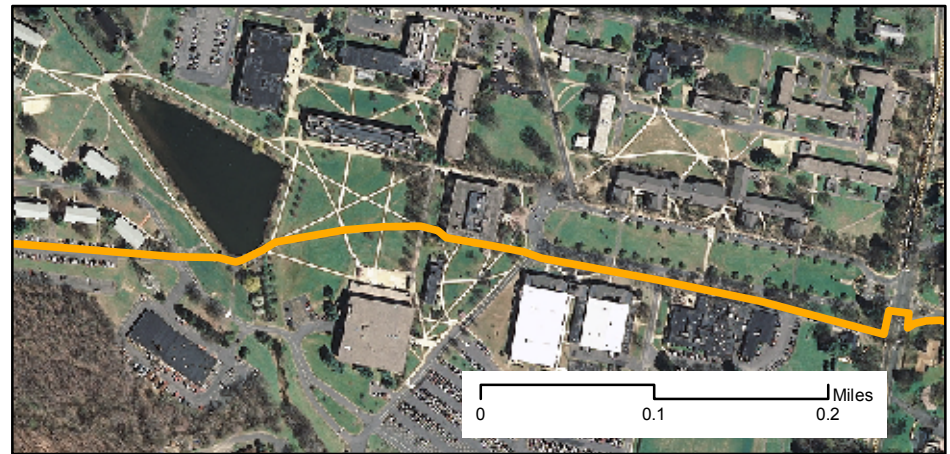

Bunker Hill Road to Lawrence Road (US 206) via Rider University January 24, 2009

Trail length Bunker Hill Road to Lawrence Road is 1.4 miles

The Big Picture

Rider Campus Detail