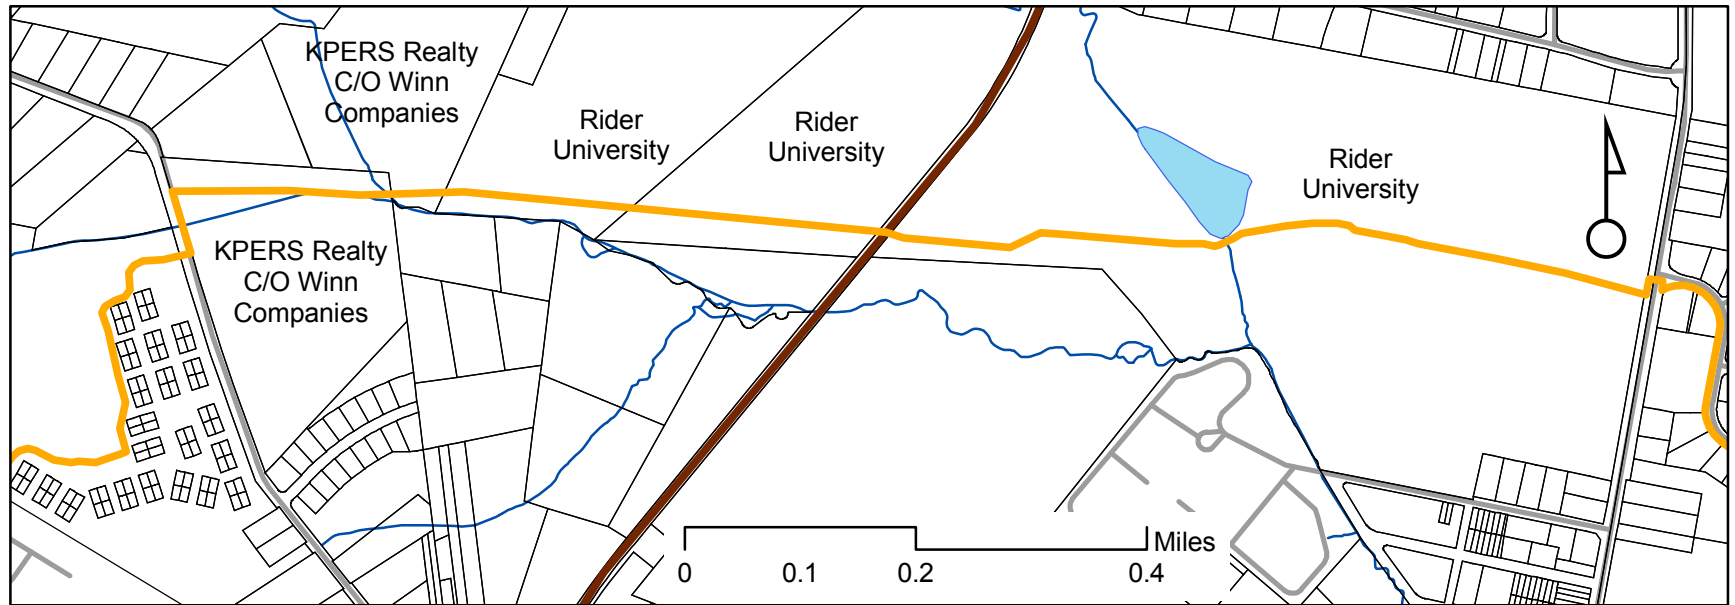

Bunker Hill Road to Lawrence Road (US 206) via Rider University January 24, 2009

Trail length Bunker Hill Road to Lawrence Road is 1.4 miles

The Big Picture

Rider Campus Detail