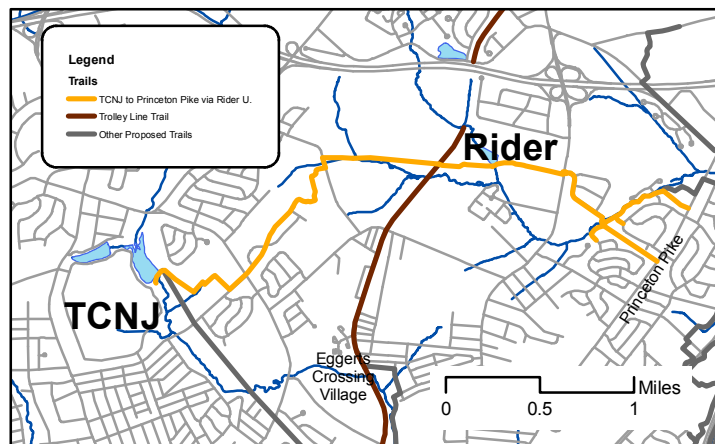

Bunker Hill Road to Lawrence Road (US 206) via Rider University January 24, 2009

Trail length Bunker Hill Road to Lawrence Road is 1.4 miles

The Big Picture

Rider Campus Detail