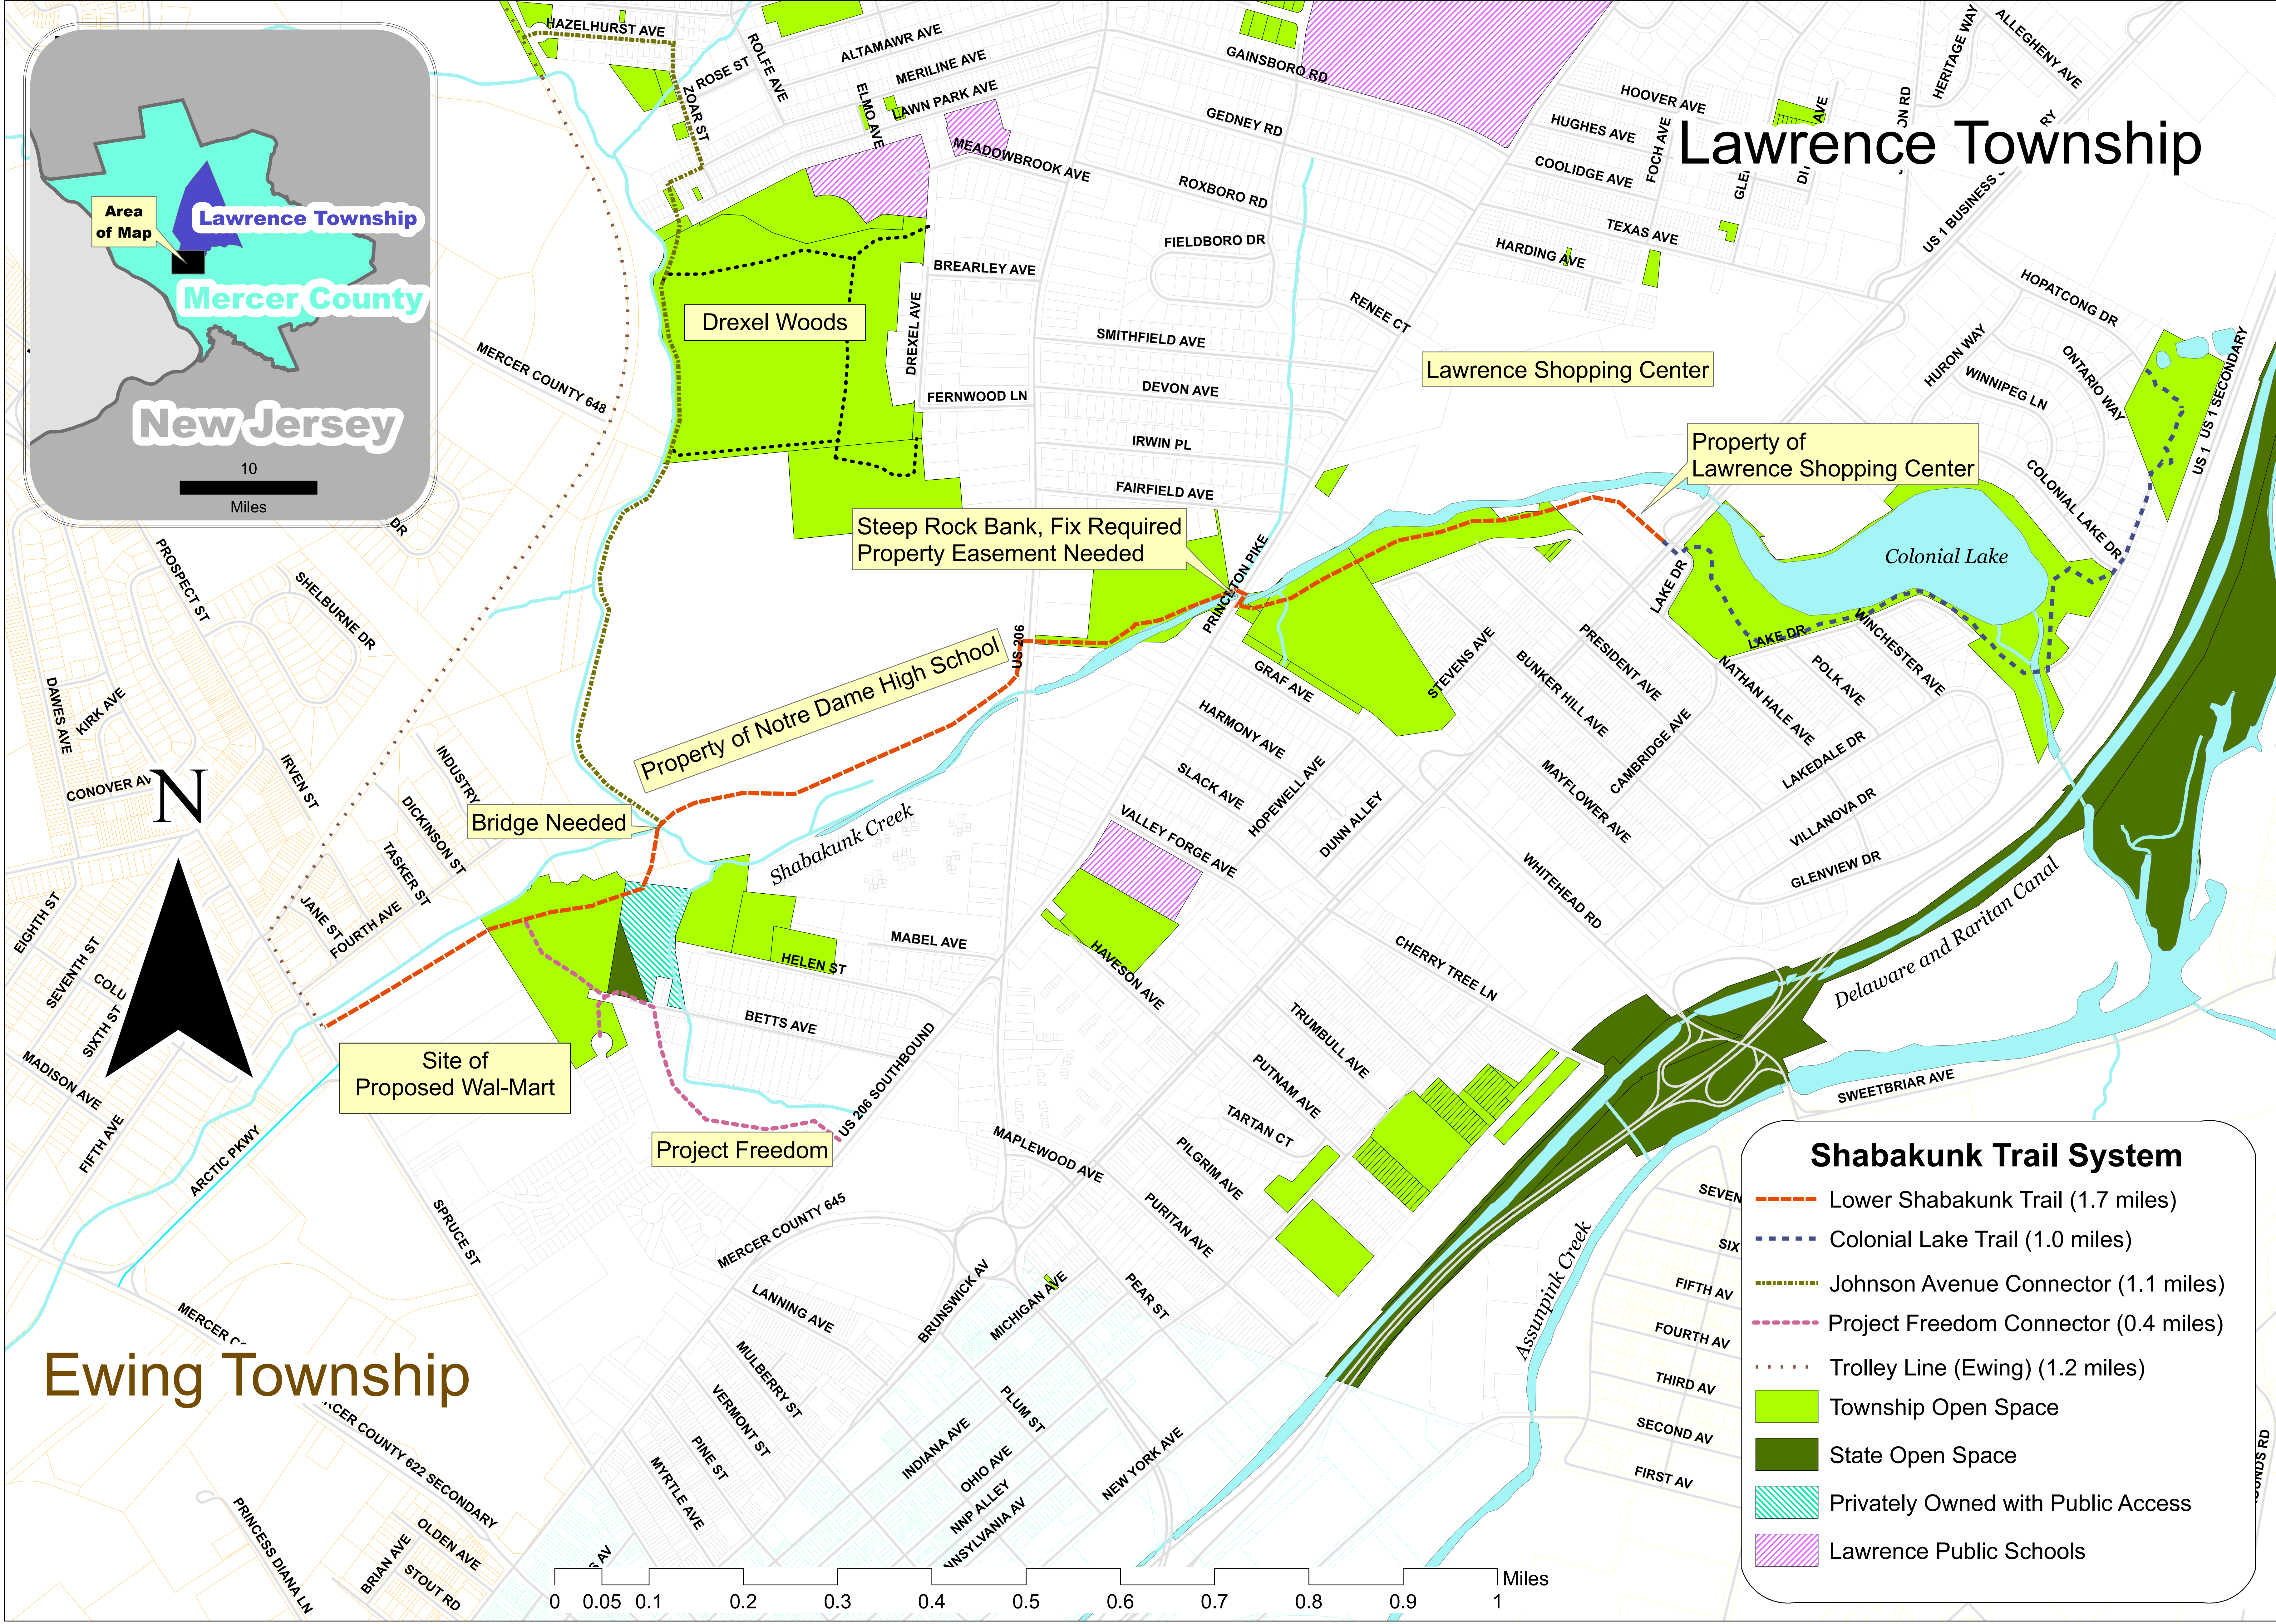

Shabakunk Trail System Lawrence Township, New Jersey

Transverse Mercator Projection
North American Datum of 1983

Lawrence Township Greenway Committee
January 29, 2007

This map was produced for Lawrence Township by the township's Greenway Committee in collaboration with the township's Open Space Committee. Data provided by the Friends of the Lawrence Greenway, Mercer County Planning Division, National Atlas of the United States, and the NJ Departments of Environmental Protection and Transportation.