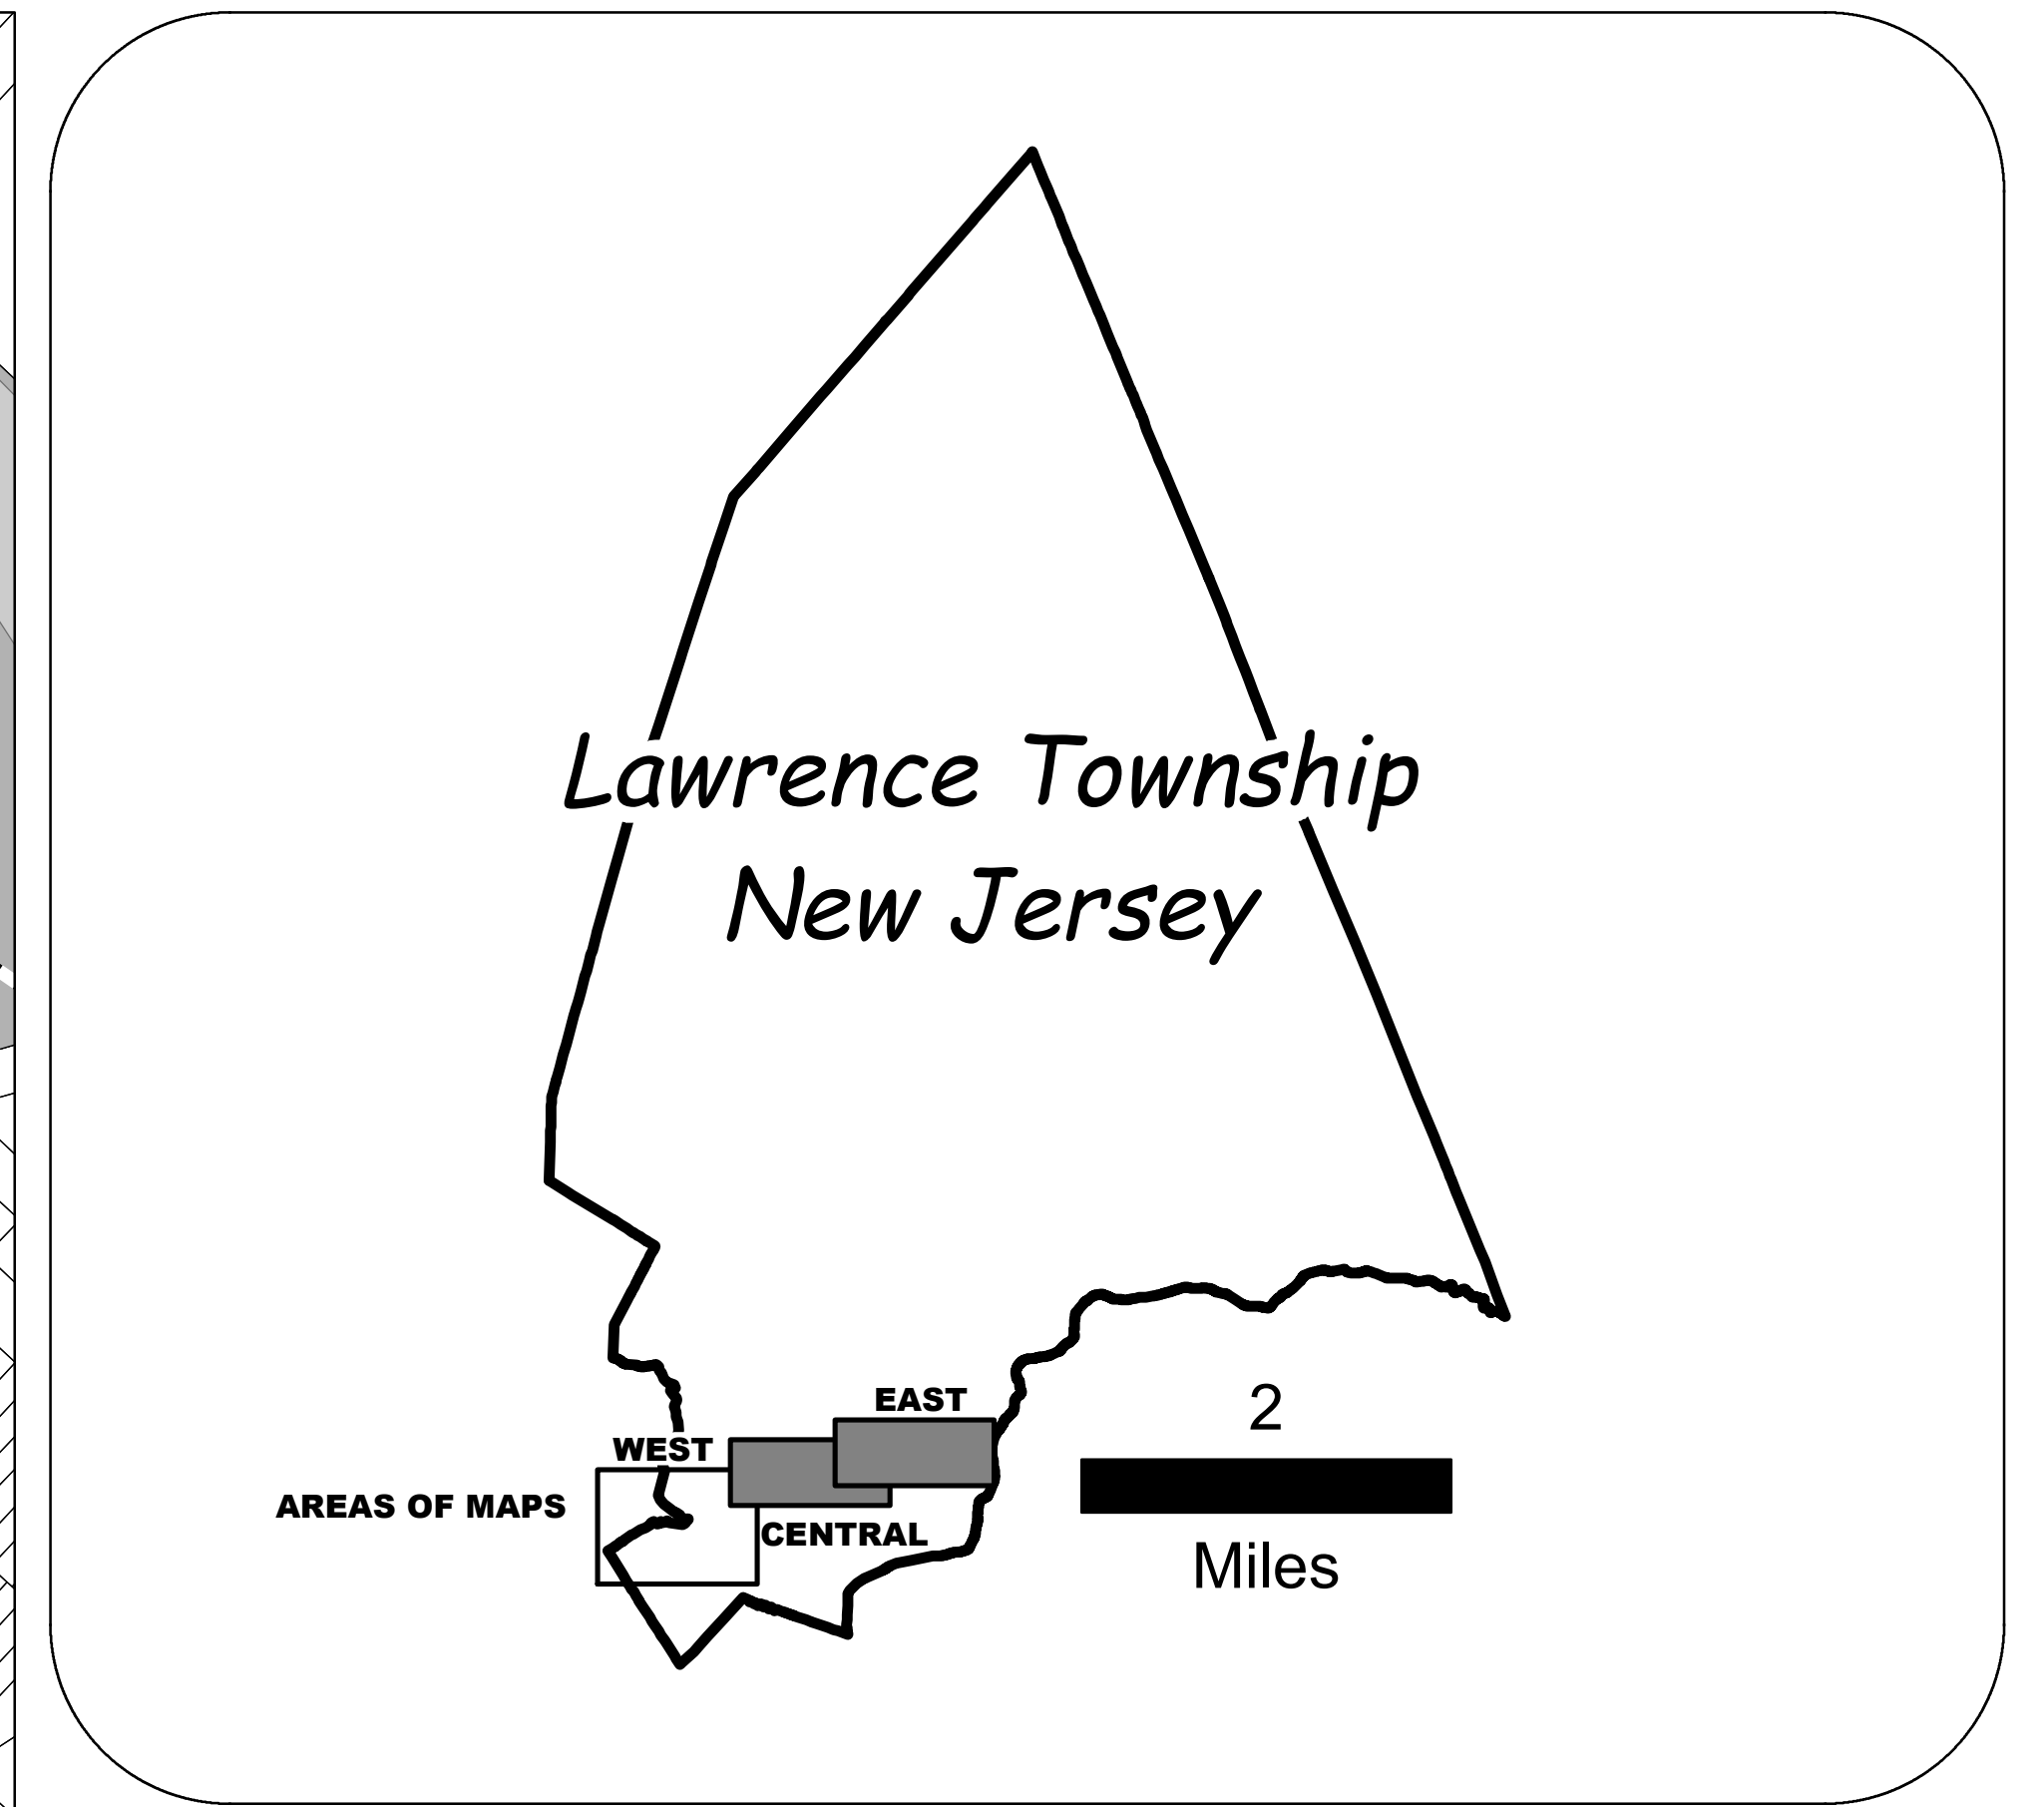

Shabakunk Trail System: Central and East Sections

US 206 (Lawrence Road) to Business Route 1

Business Route 1 to Hopatcong Drive

Shabakunk Trail System

- Lower Shabakunk Trail
- Colonial Lake Trail
- Township Open Space
- State Open Space